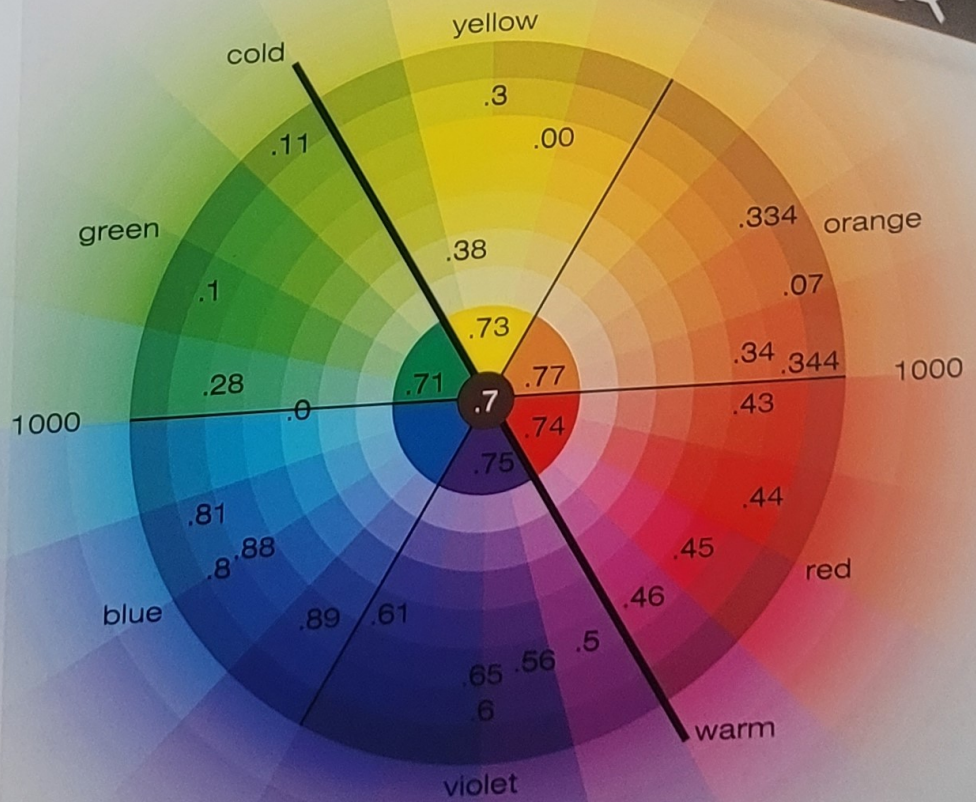

## Colour Code Numbering System

The colour levels:

2.	black
3.	dark brown
4.	medium brown
5.	light brown
6.	dark blonde
7.	medium blonde
8.	light blonde
9.	pale blonde
10.	extra blonde
12.	ultra natural blonde

The shade characters:

.0	nature
.00	nature warm
xx.0	nature intensive
.1	ash
.2	mat
.3	gold
.4	red
.5	mahogany
.6	violet
.7	brown
.8	blue
.9	cendré

The mixing shades

0.11	ash
0.28	petrol
0.33	gold
0.43	copper
0.44	red
0.66	violet
0.81	silver
0.88	blue